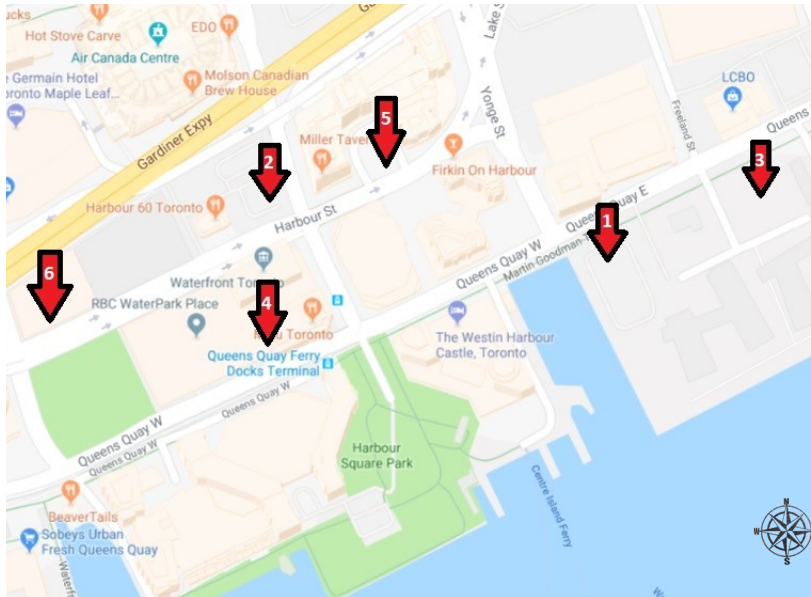

Local Self-Parking Options

As we want to ensure that you receive a seamless arrival, we have compiled a list of local self-parking options for your reference.

Locations are subject to change without notice.

24 HR OUTDOOR LOTS:

1. SP PLUS Parking —7 Queens Quay E
2. CANADA AUTO PARKS Parking — 30 Bay St
3. TARGET Park—39 Queens Quay E

24 HR INDOOR GARAGE:

4. PARKLINK Go Park-Waterpark Place — 128 Queens Quay W (between Bay St. & York St.)
5. PARKLINK Convention Centre Parking — 2 Lake Shore Blvd E
6. IMPARK One York—87-89 Harbour St